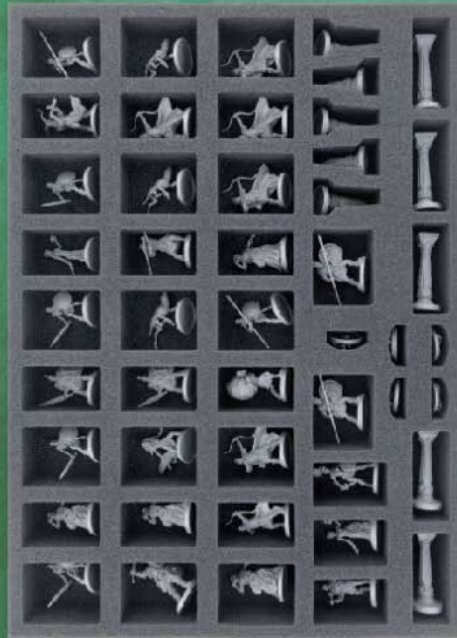

Core box

Proposal for sorting

Hepaistos box

Pandoras box

Hera box

FELDHERR foam trays for

MYTHIC BATTLES: PANTHEON

Proposal for sorting

Judges of the Underworld box, Terrain Set box, Manticore box, Manticore box, Echidna's Children box, Paolo Parents Guest box & Atlas box

EXPANSIONS:
Trojan Wars
Ketos
Corinthians
Oedipus vs. Sphinx

Poseidon box