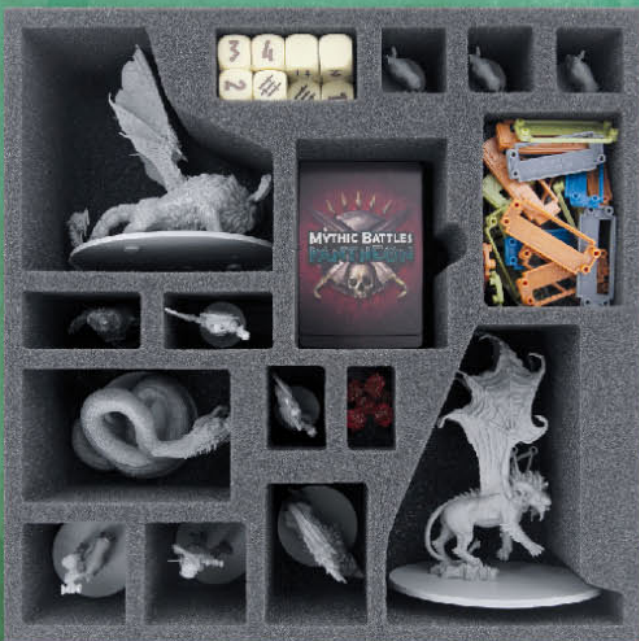

Core box

Proposal for sorting

Hepaistos box

Pandoras box

Hera box

FELDHERR foam trays for

MYTHIC BATTLES: PANTHEON

Proposal for sorting

Judges of the Underworld box, Terrain Set box, Manticore box, Manticore box, Echidna's Children box, Paolo Parents Guest box & Atlas box

EXPANSIONS:
Trojan Wars
Ketos
Corinthians
Oedipus vs. Sphinx

Poseidon box

Rise of the Titans box