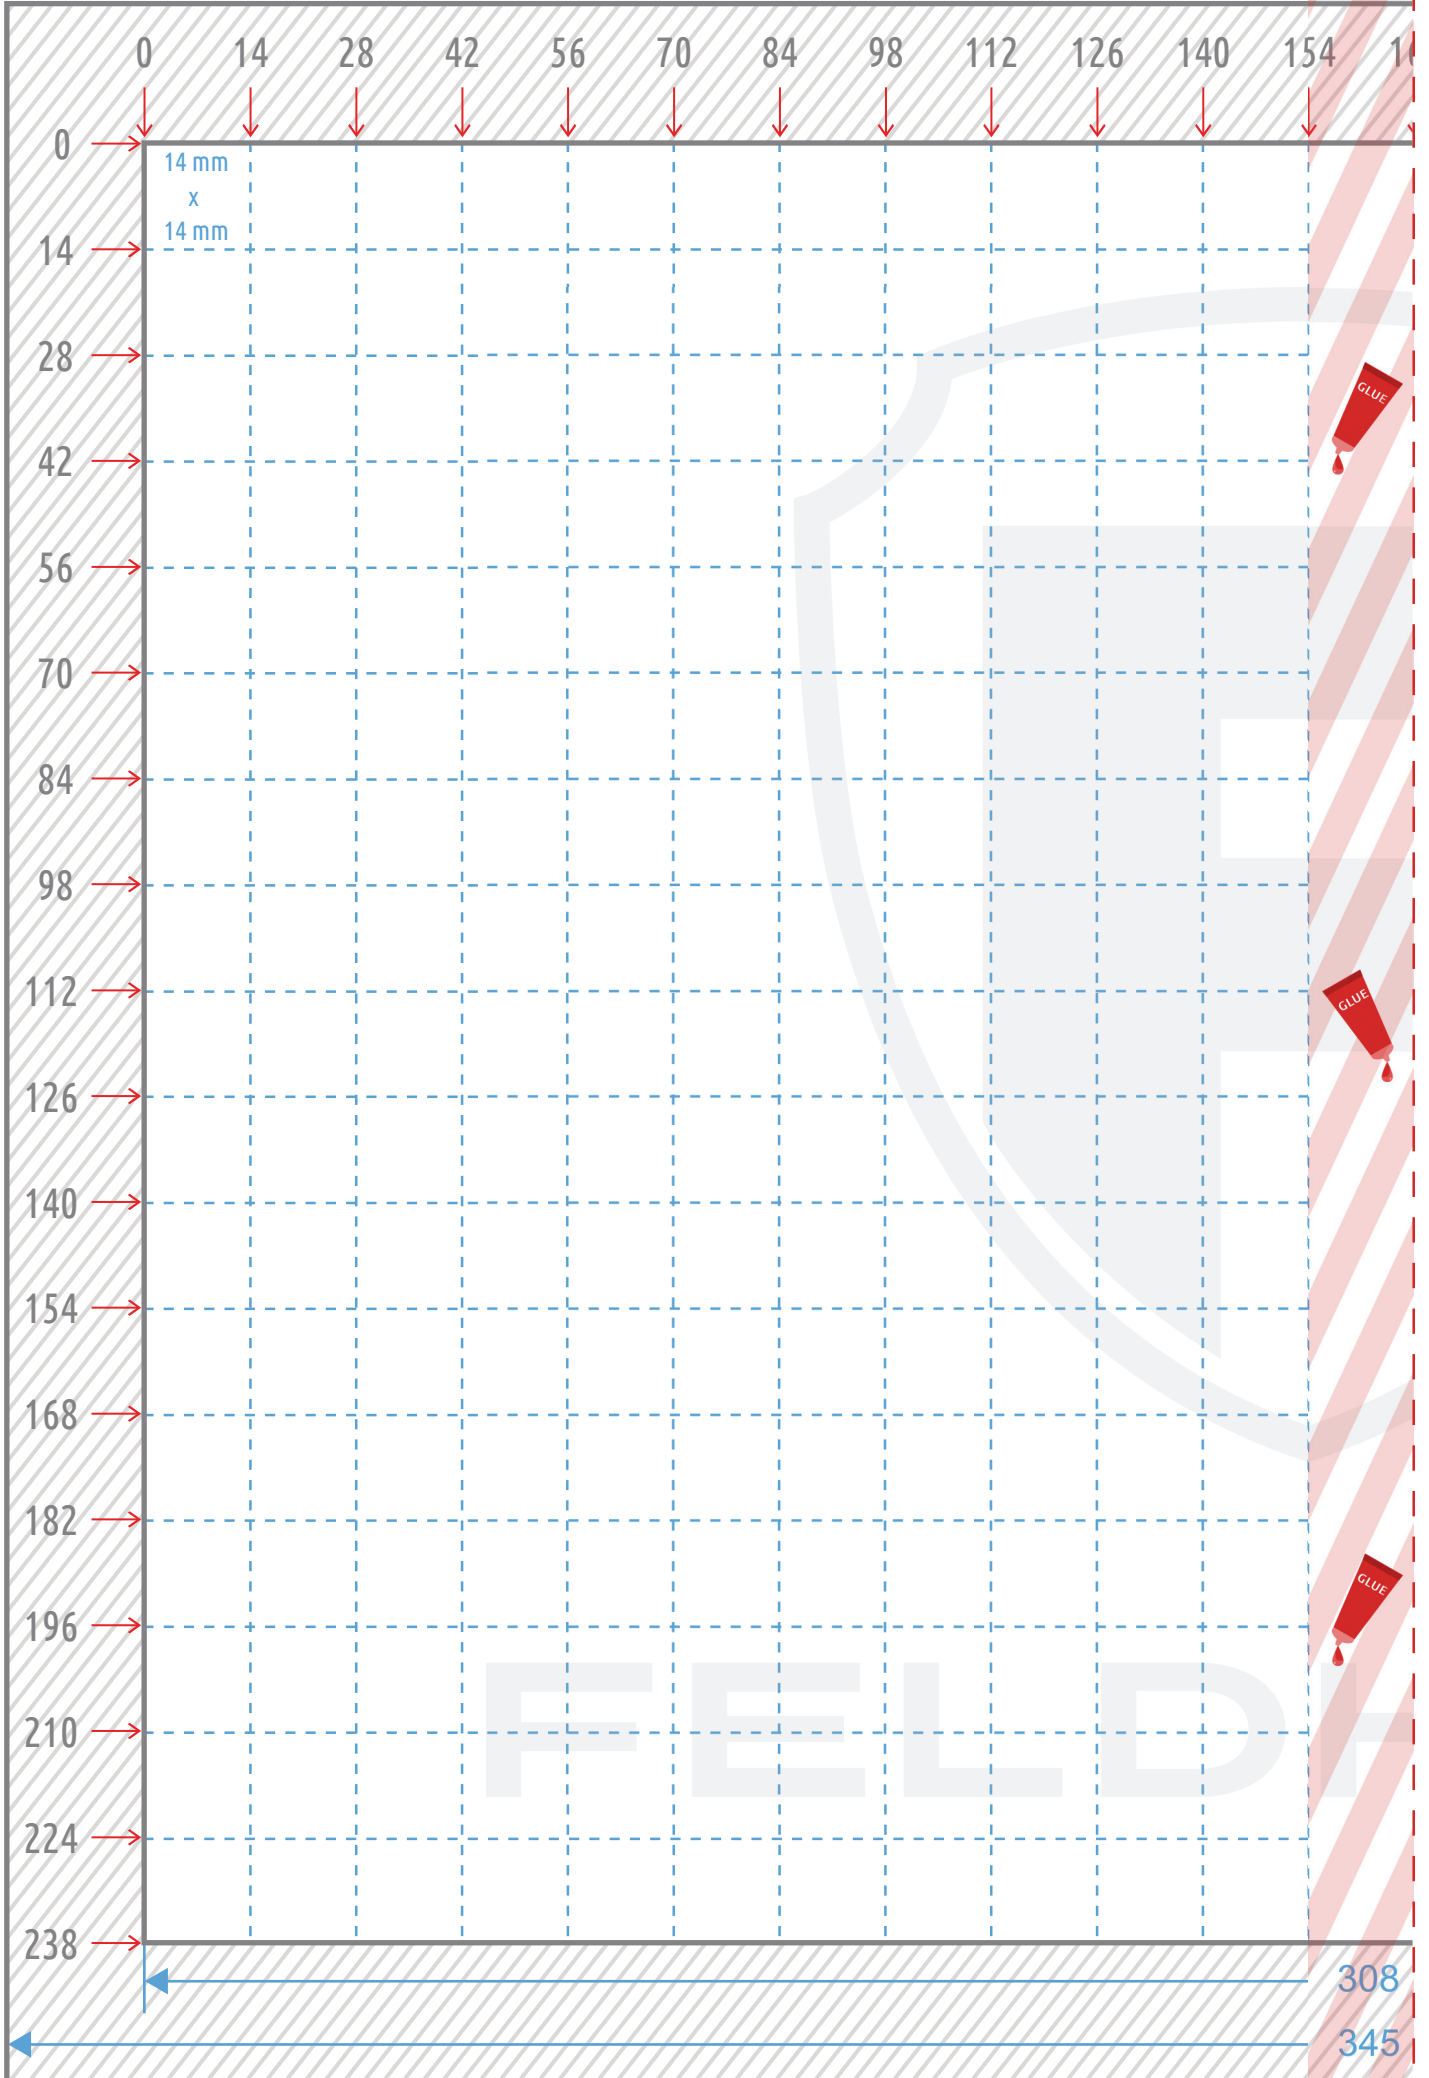

FELDHERR FULL-SIZE Raster Foam Tray

A