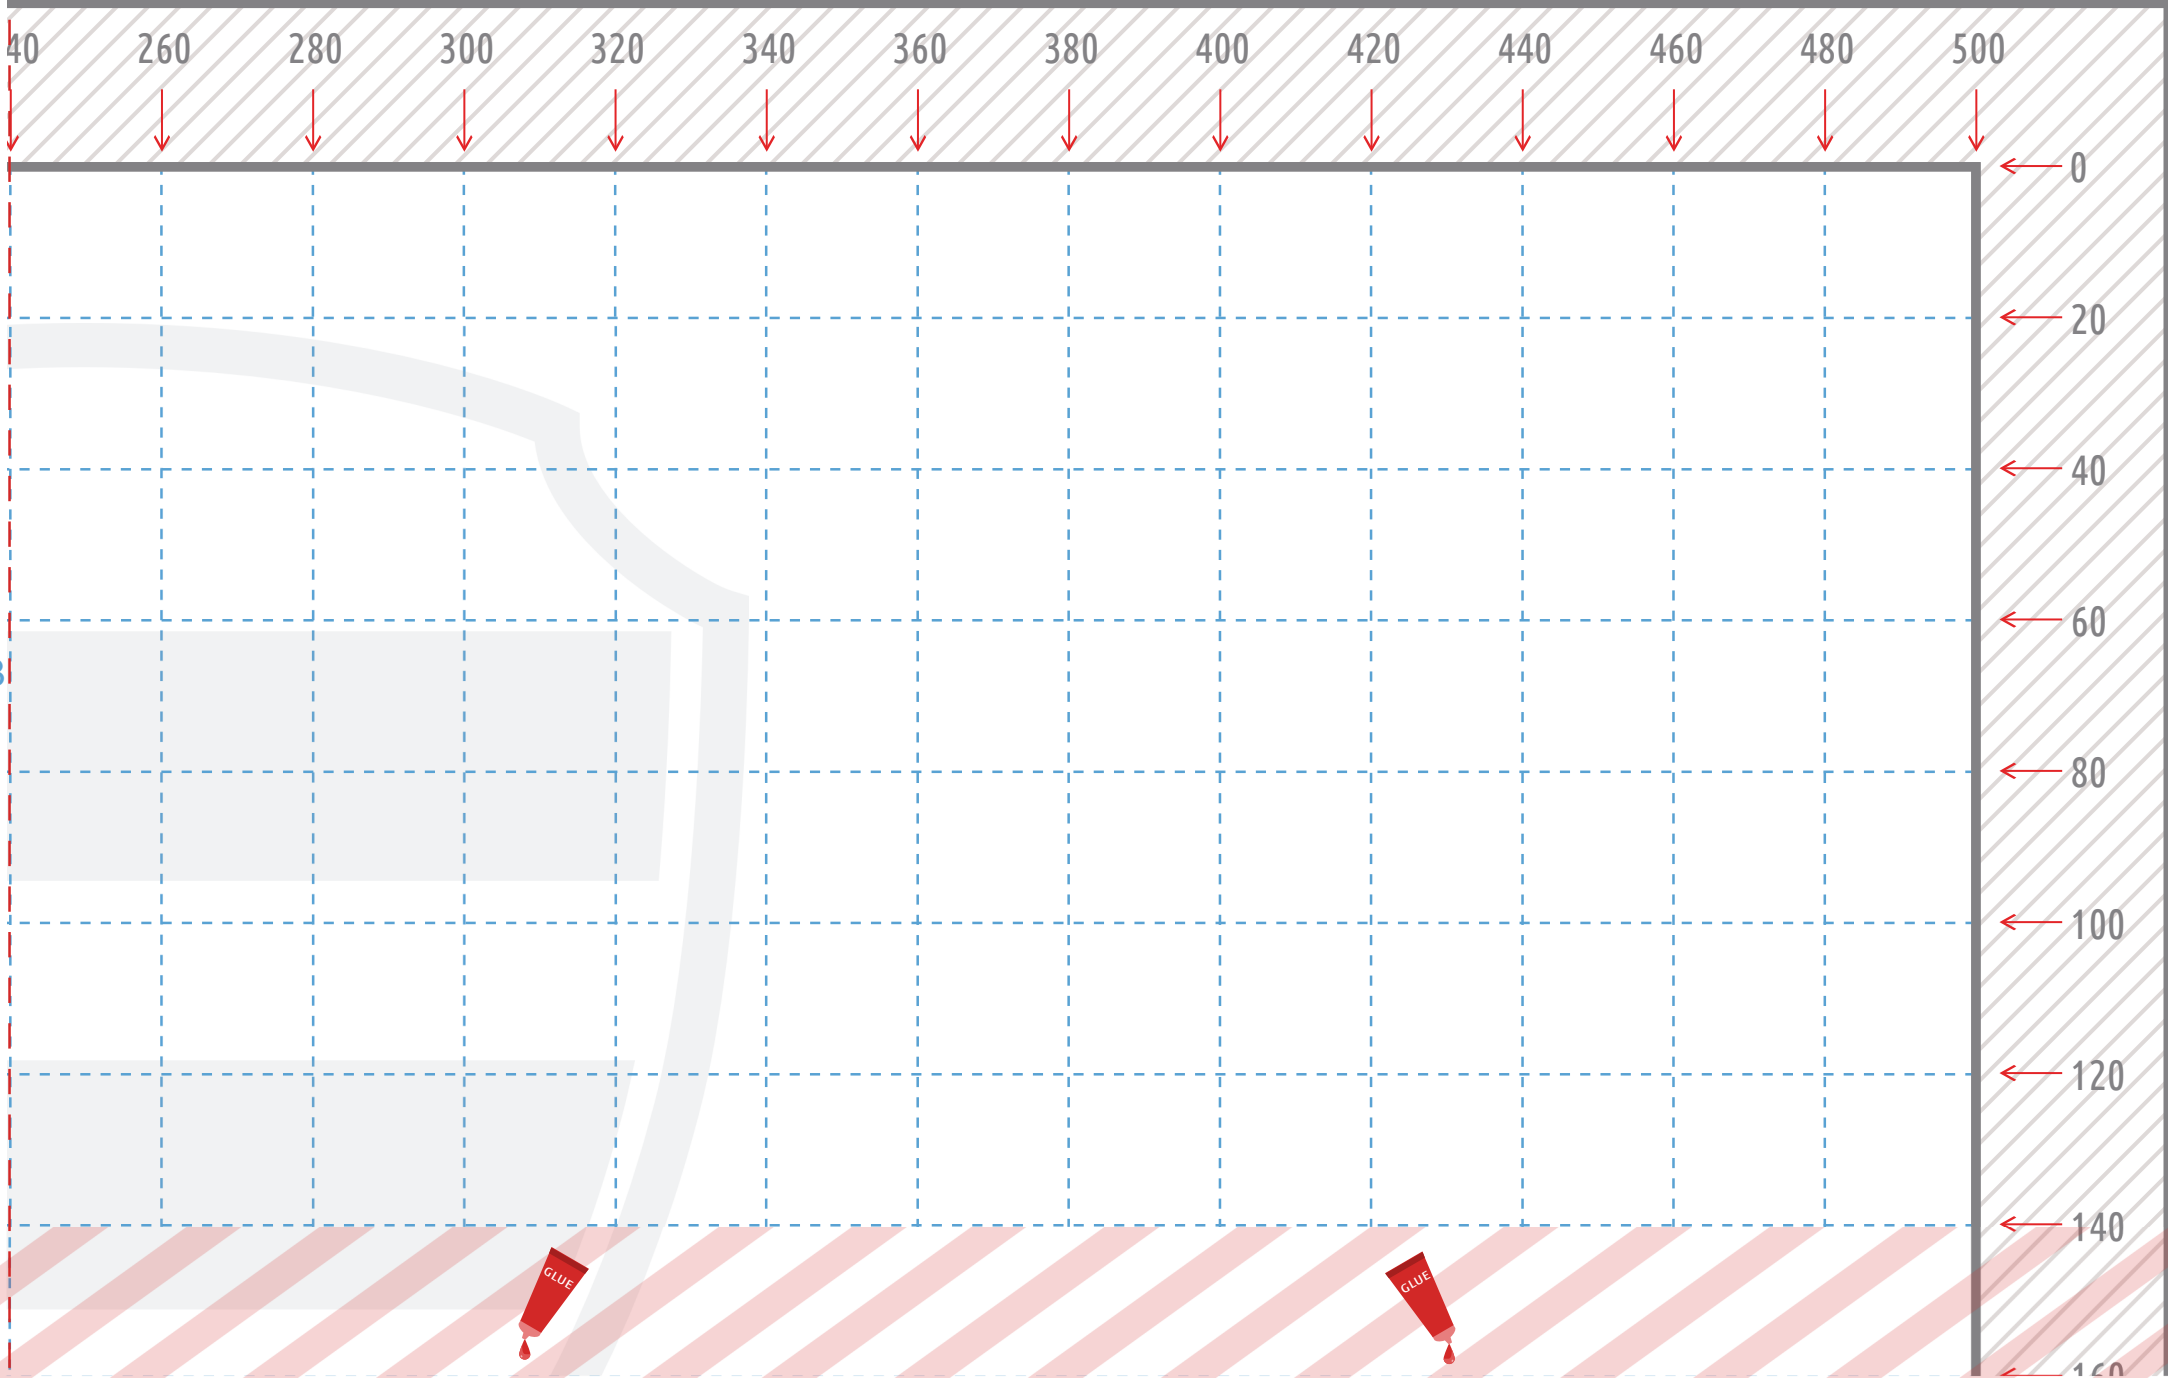

FELDHERR DOUBLE-SIZE Raster Foam Tray

1/4

A

B

A

3/4

C

D

Need more? Visit feldherr.org/download!

40 260 280 300 320 340 360 380 400 420 440 460 480 500