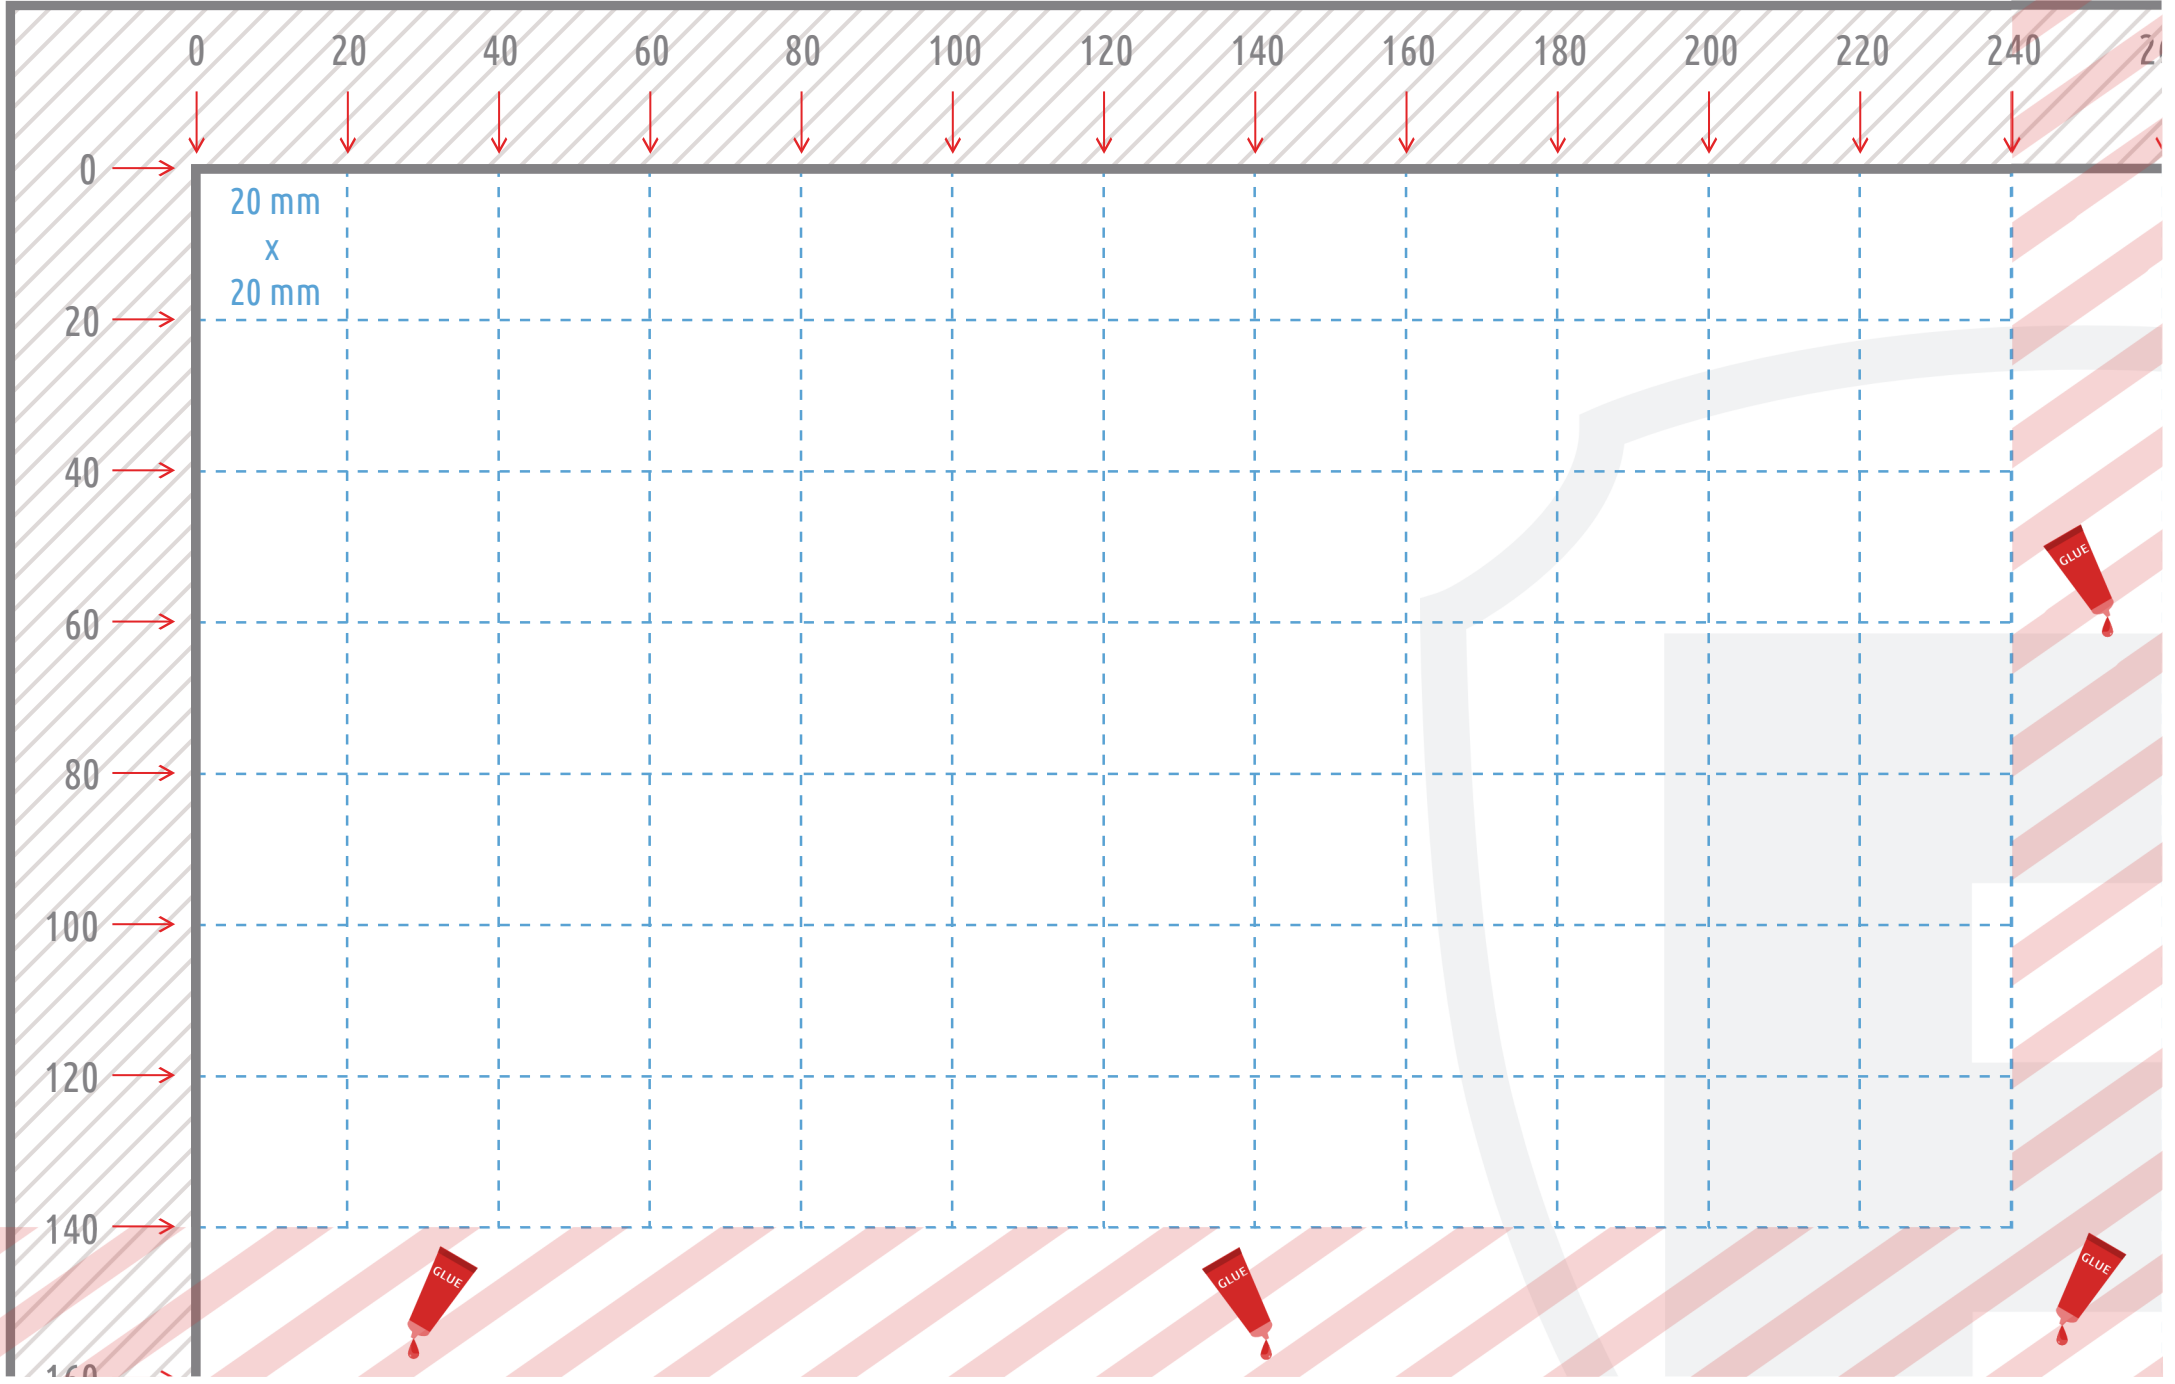

FELDHERR DOUBLE-SIZE Raster Foam Tray

1/4

A

B

A

3/4

C

D

Need more? Visit feldherr.org/download!

40 260 280 300 320 340 360 380 400 420 440 460 480 500