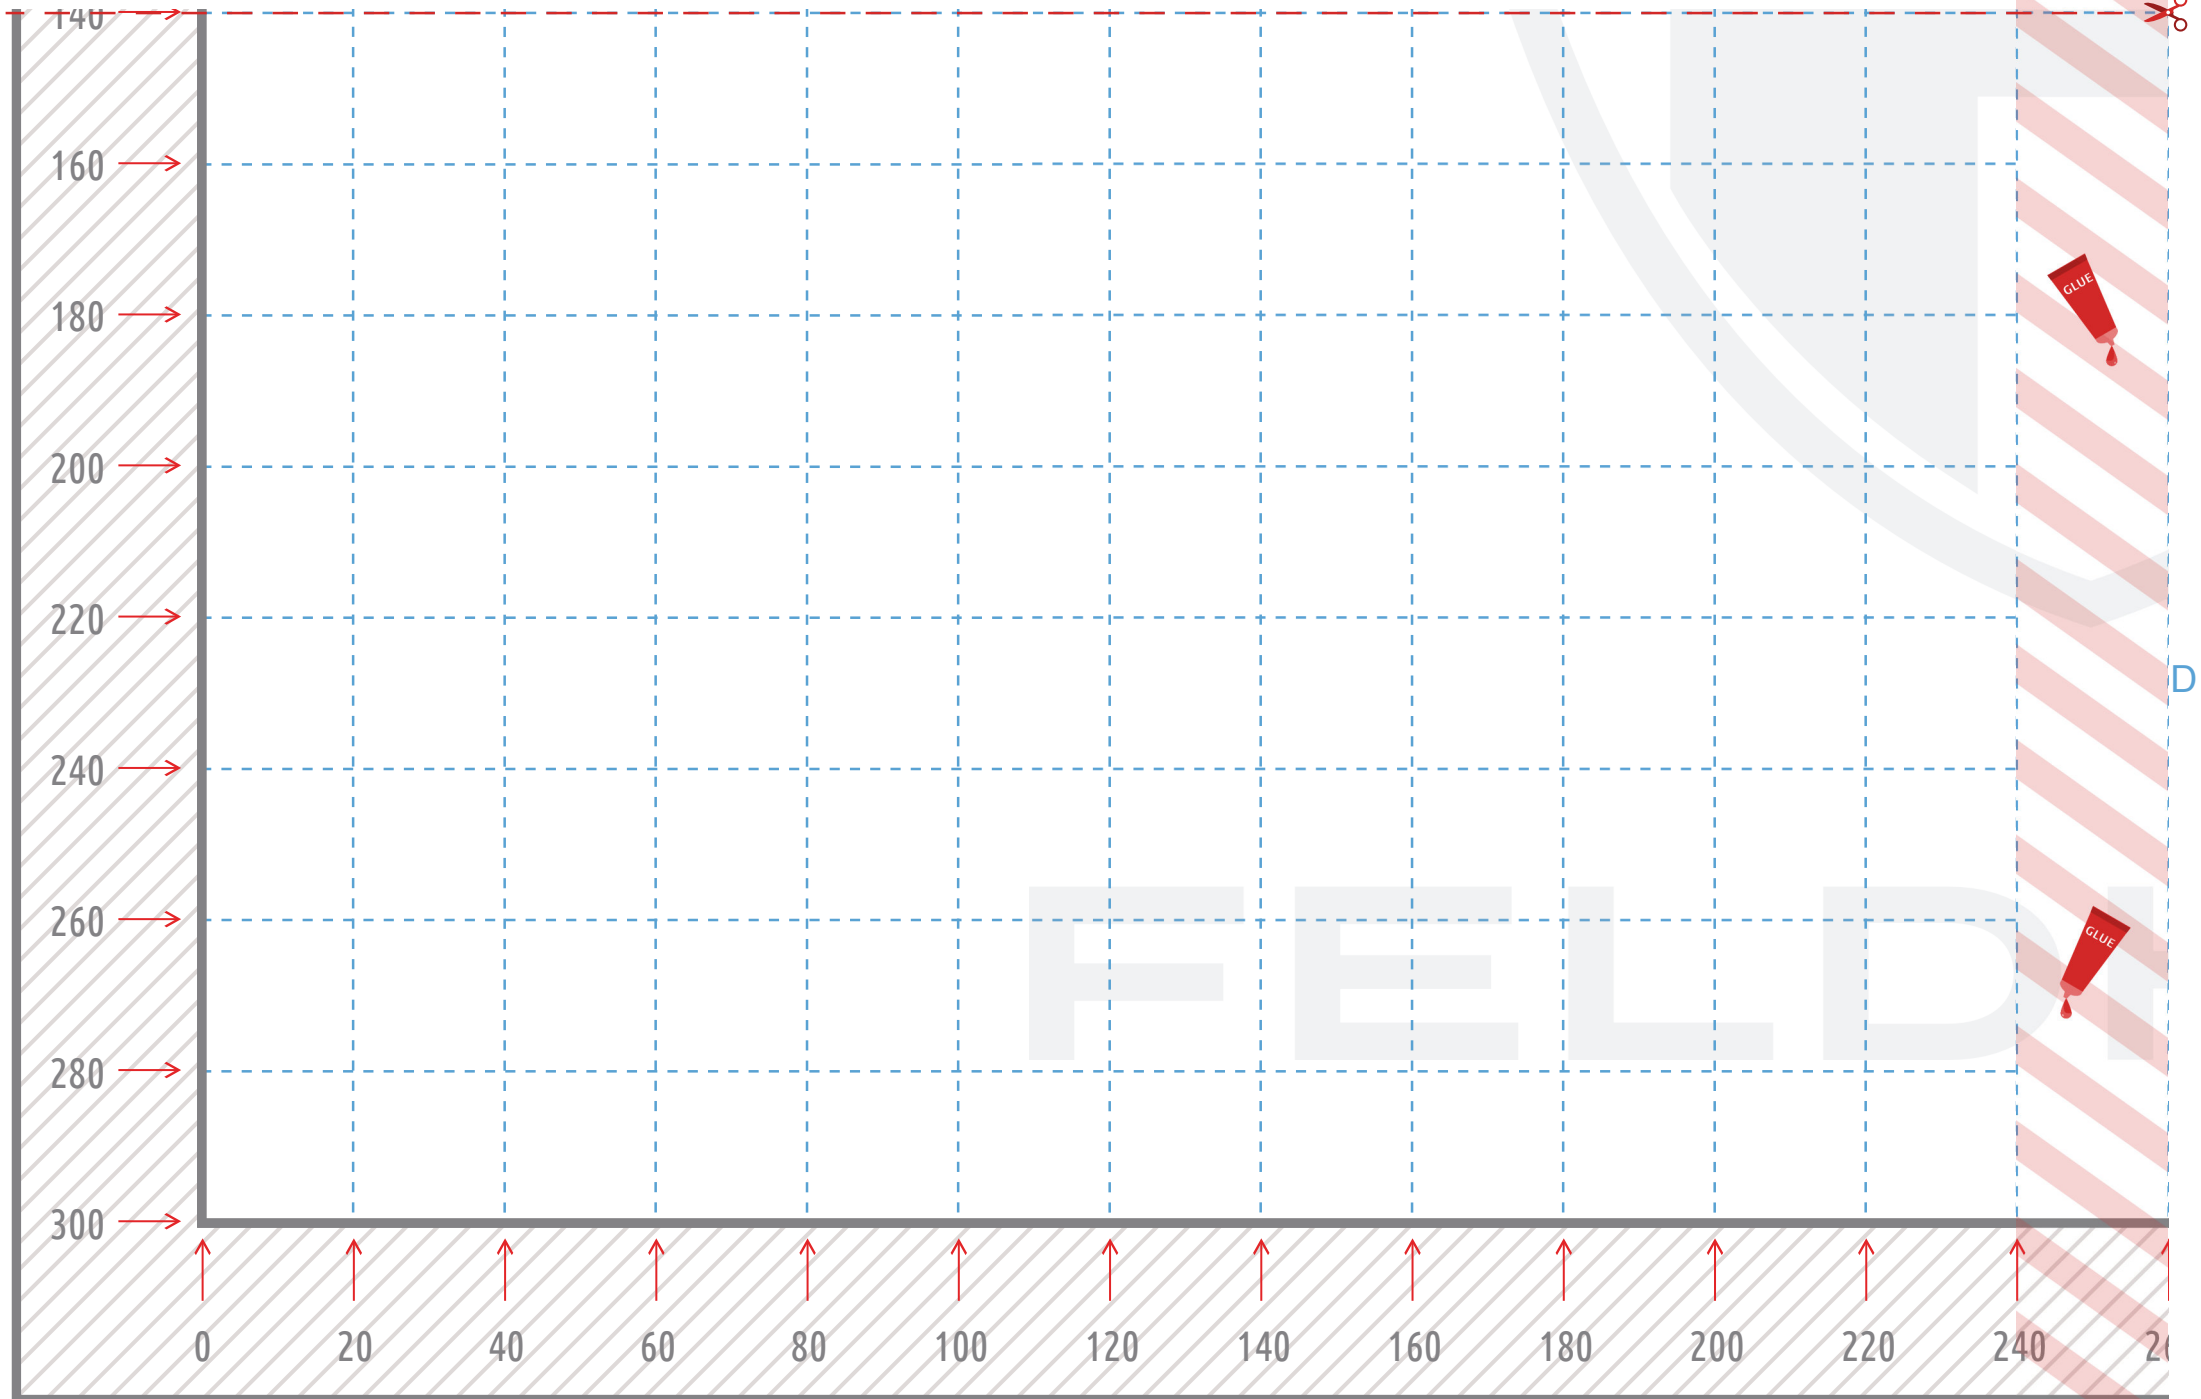

FELDHERR DOUBLE-SIZE Raster Foam Tray

1/4

A

B

A

3/4

C

D

Need more? Visit feldherr.org/download!

40 260 280 300 320 340 360 380 400 420 440 460 480 500