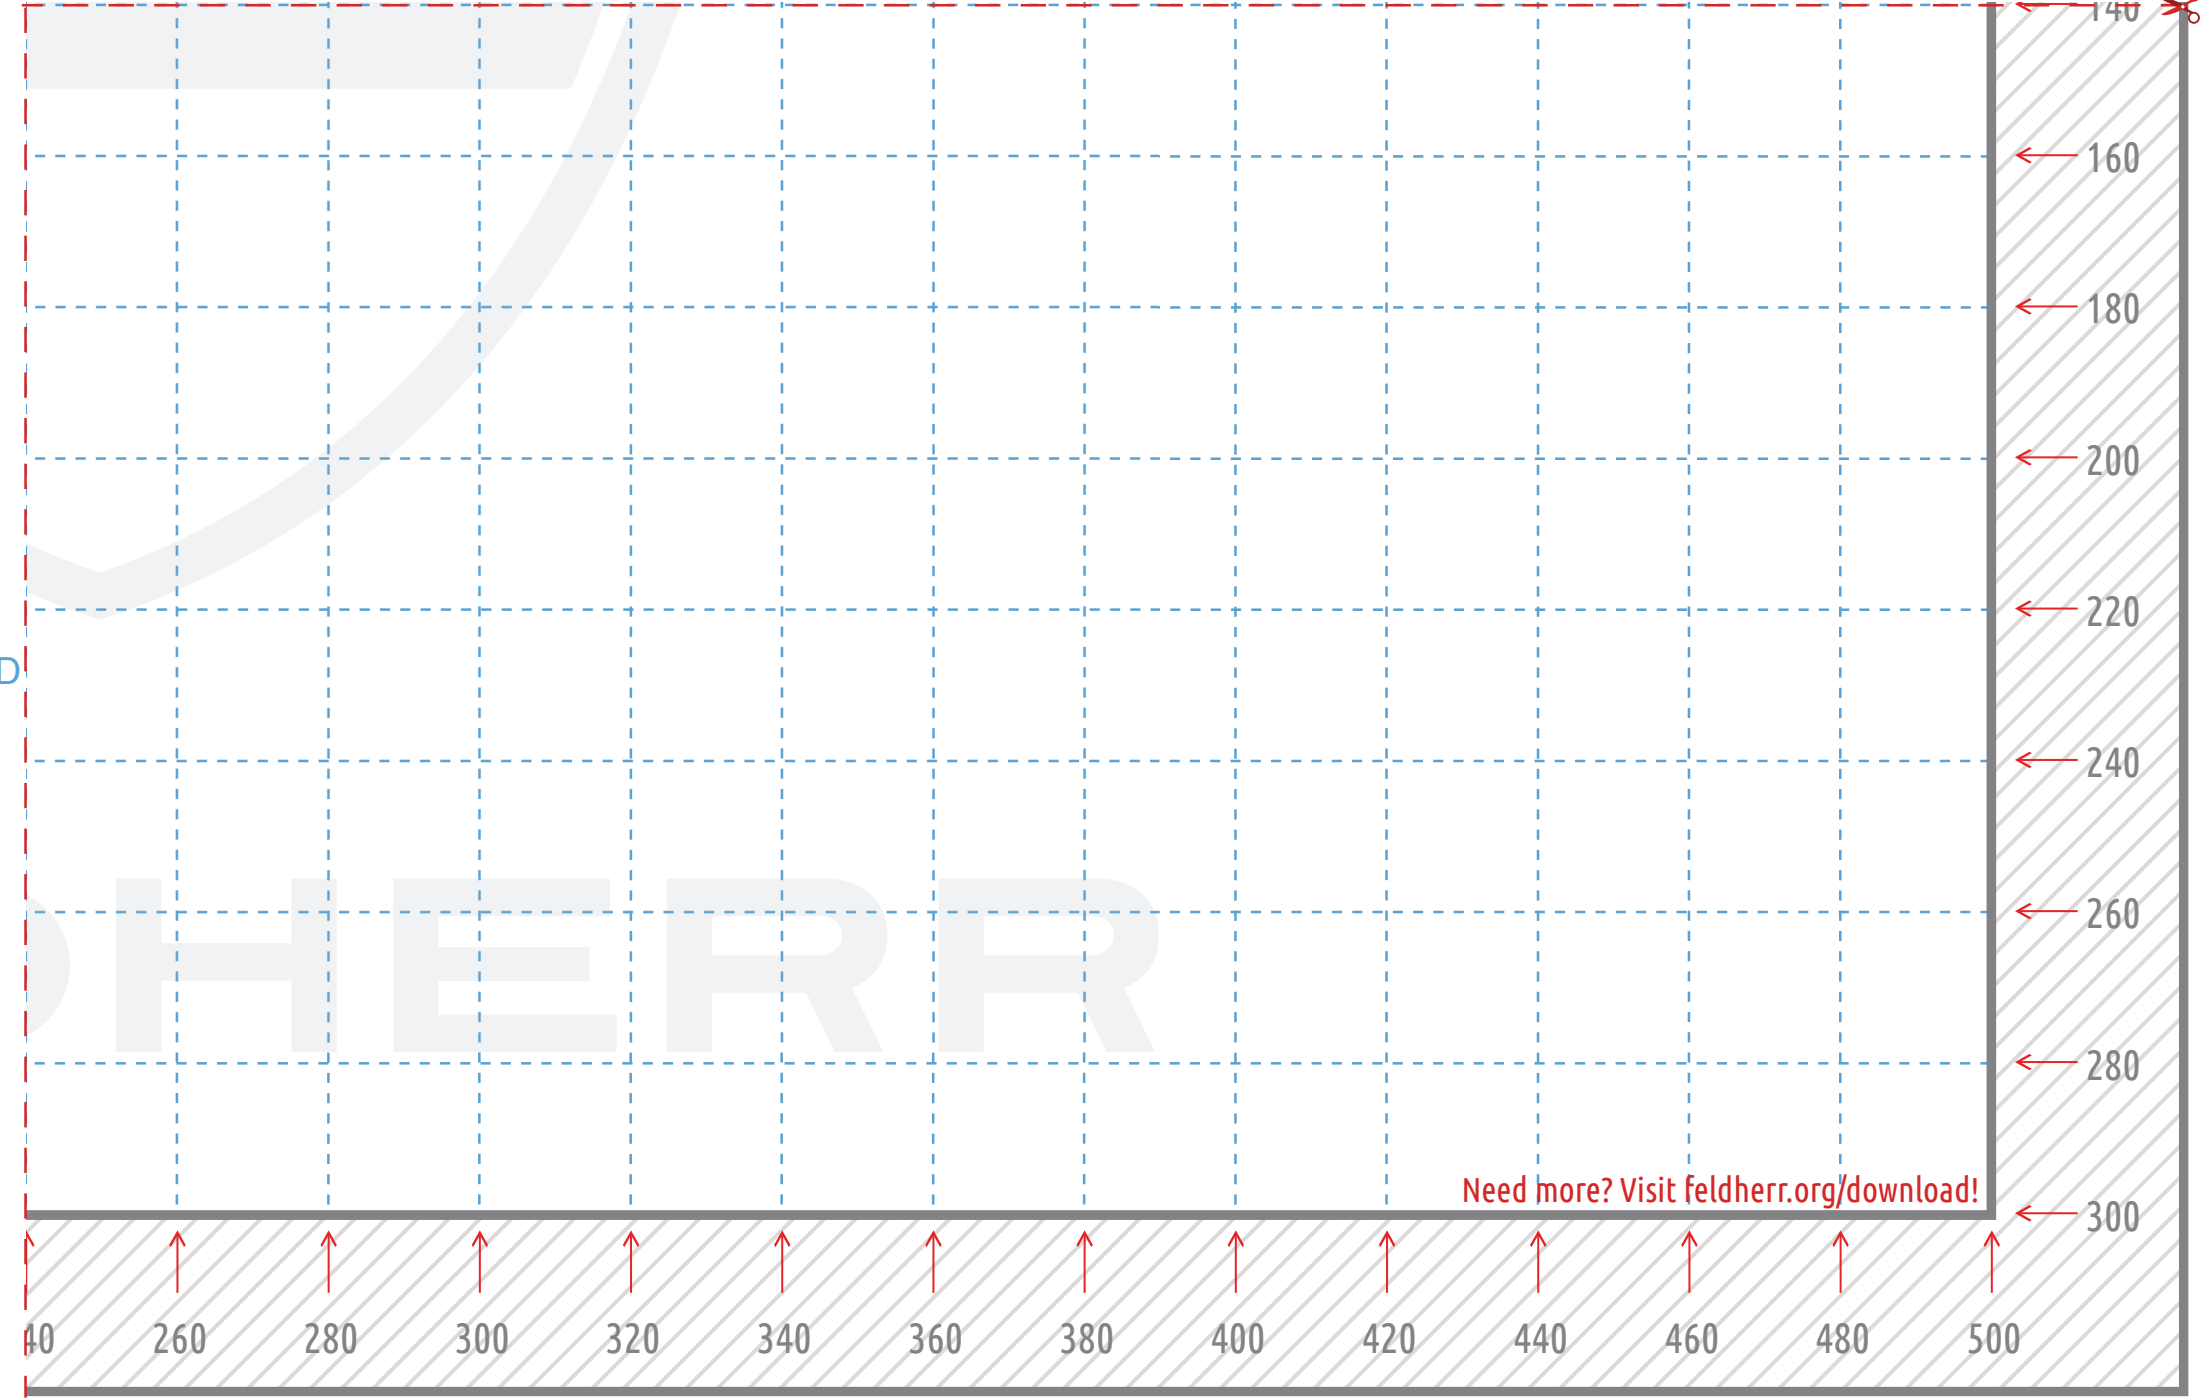

FELDHERR DOUBLE-SIZE Raster Foam Tray

1/4

A

B

A

3/4

C

D

Need more? Visit feldherr.org/download!

40 260 280 300 320 340 360 380 400 420 440 460 480 500